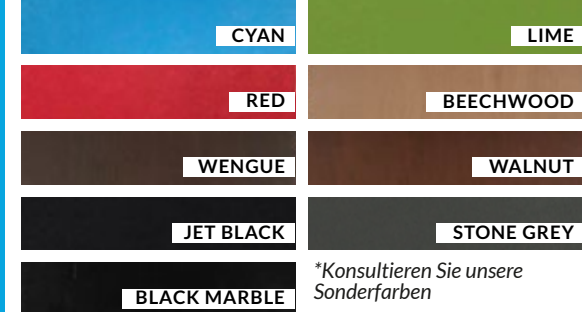

Farben

MOTION, ENDURANCE (AND S&S) PERFORMANCE & WEIGHTLIFTING

EXTREME & EXTREME S&S

TURF

TATAMI

TRAFFIC

TRAFFIC CLIC SYSTEM